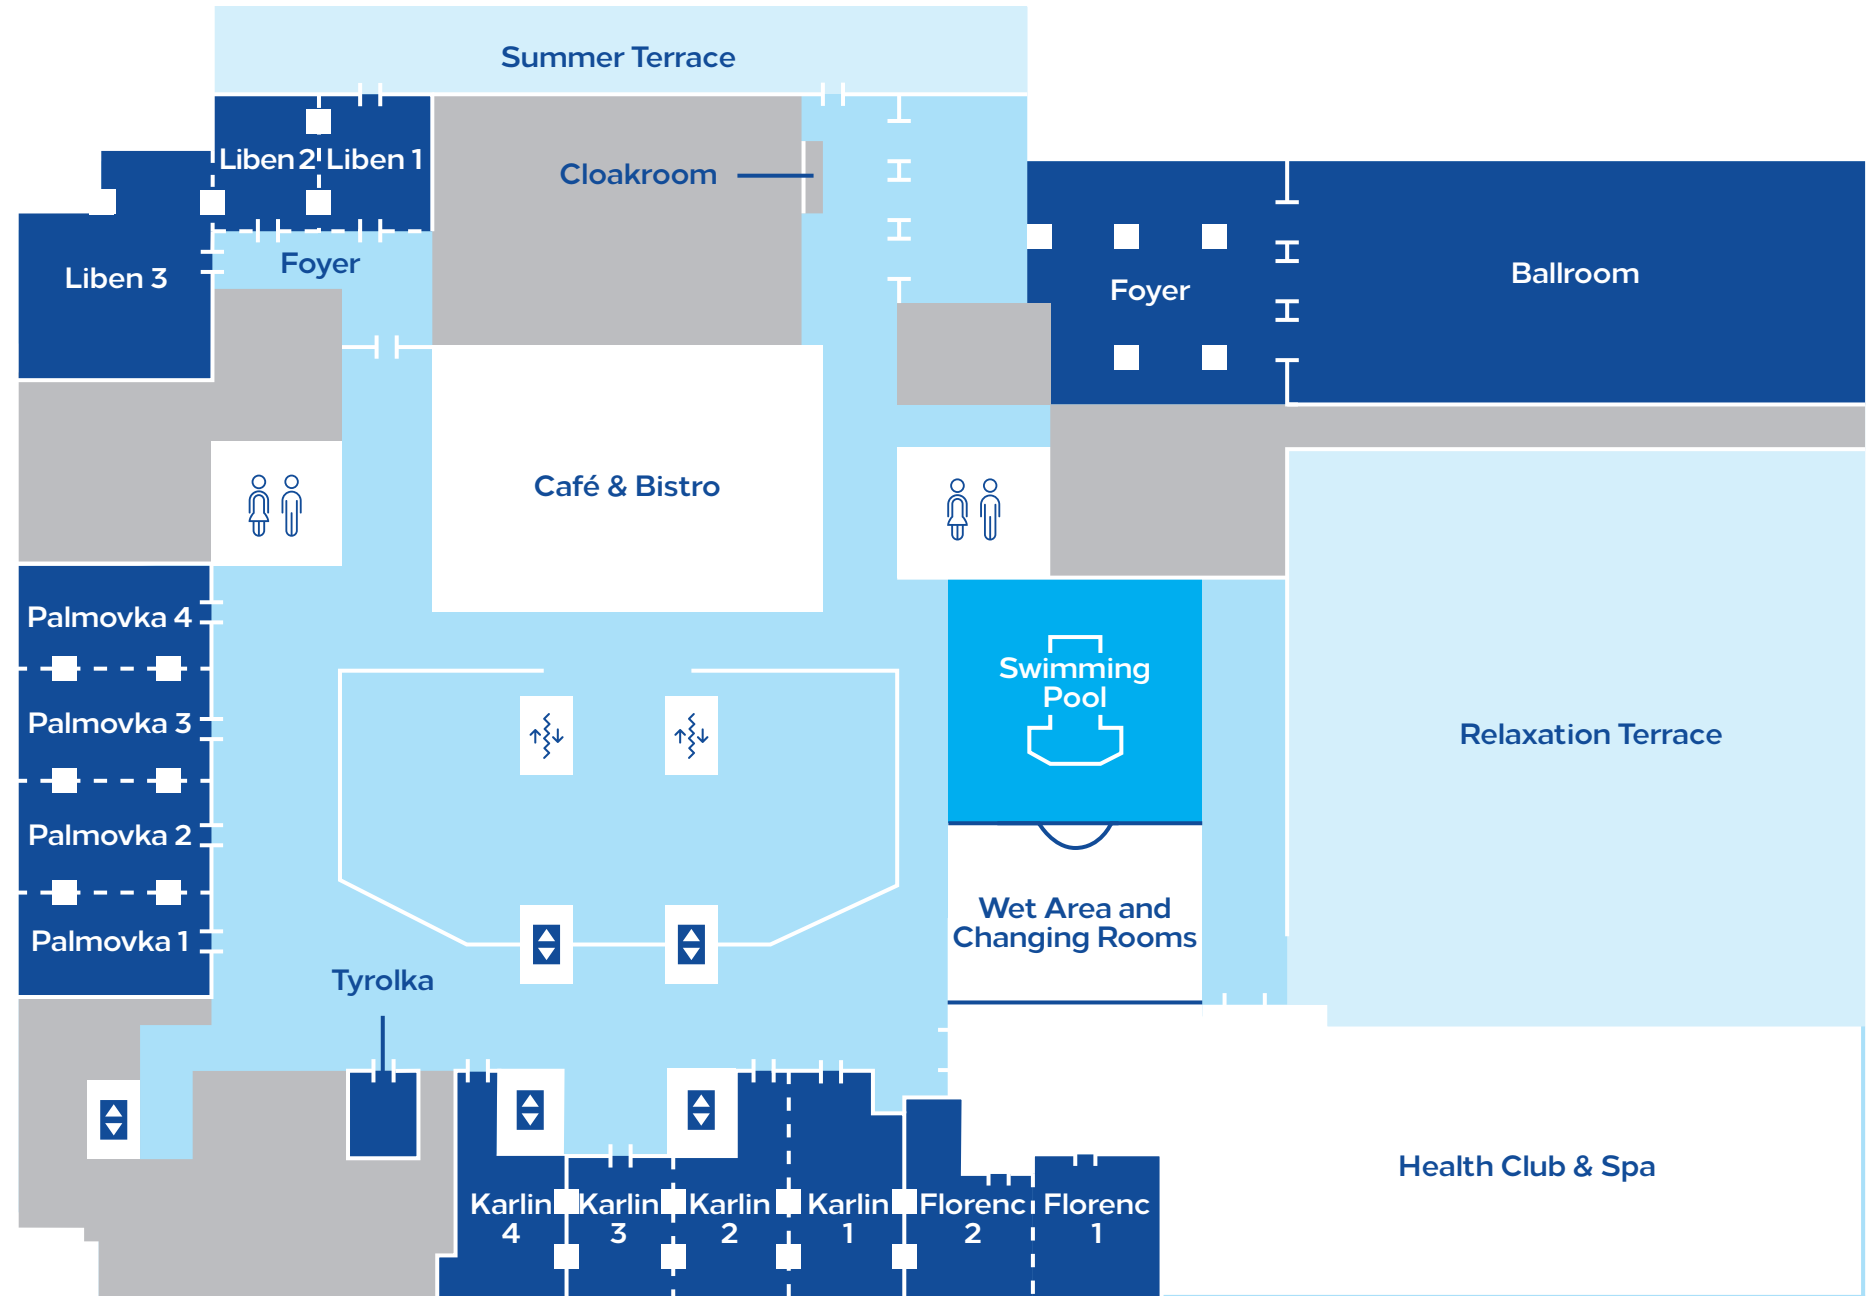

FLOOR MAP KEY

- Meeting/Conference Rooms
- Amenities
- Public Space
- Private

L Level

FLOOR MAP KEY

- Meeting/Conference Rooms
- Amenities
- Public Space
- Private

M Level

FLOOR MAP KEY

- Meeting/Conference Rooms
- Amenities
- Public Space
- Private